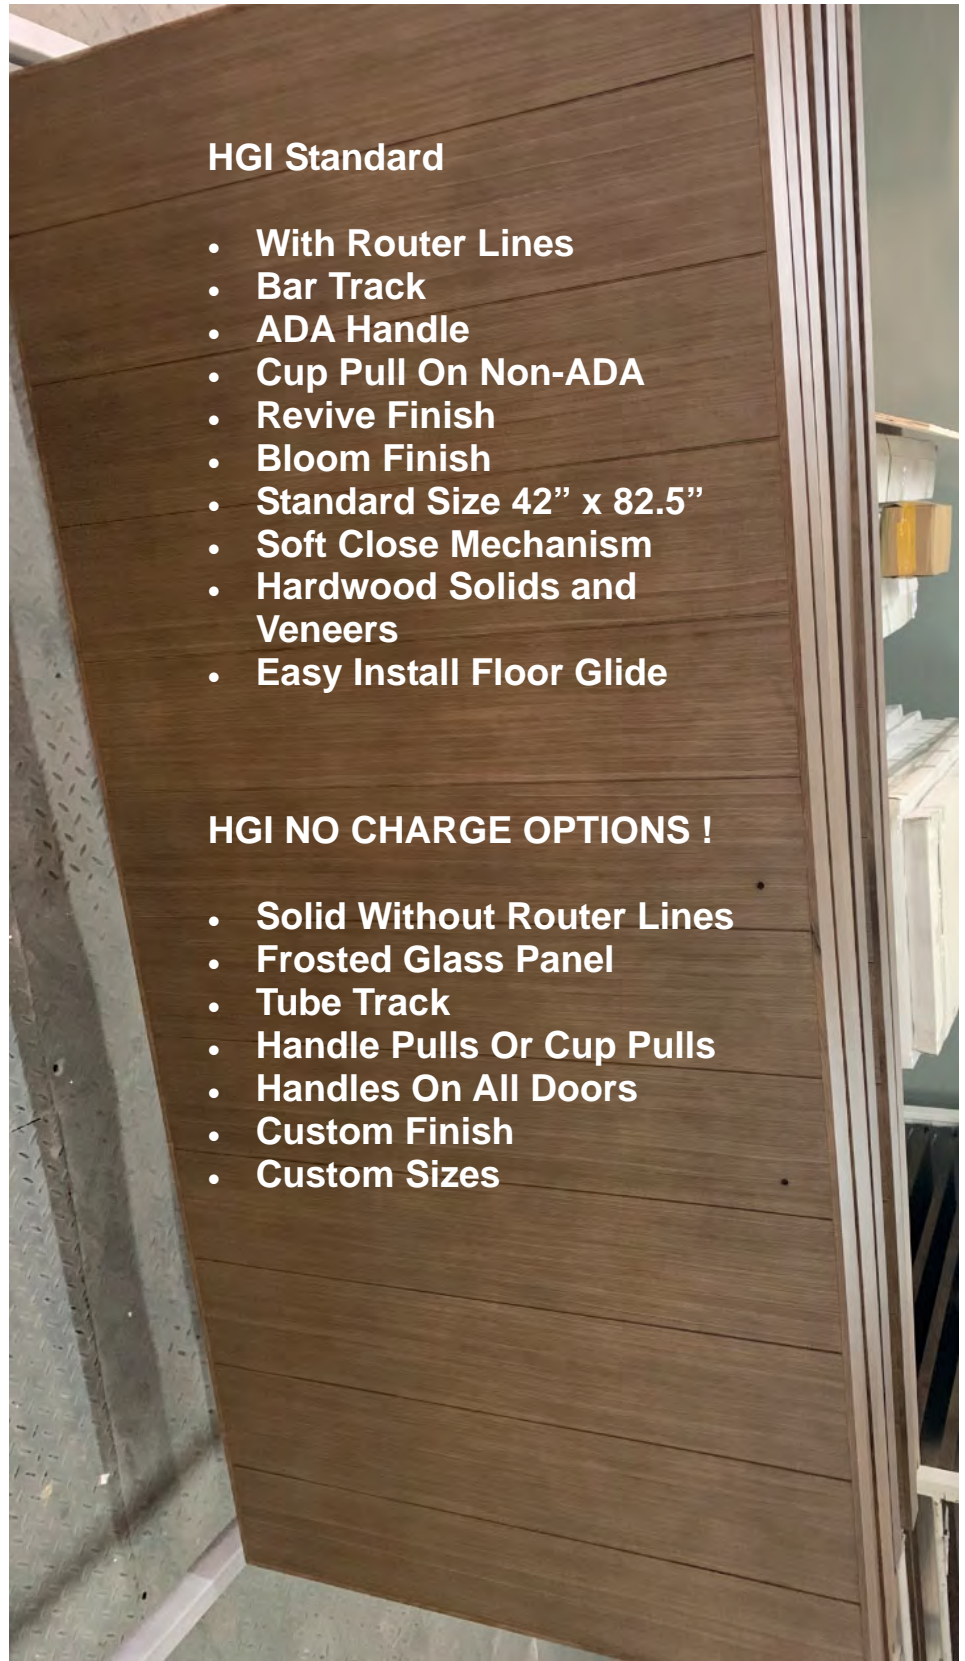

Hilton Garden Inn Barn Door

BLOOM GUESTROOM

REVIVE GUESTROOM

Outstanding Door Features

Clean Router Lines

Lined Floor
Glide Track!

Predrilled For Handles
Or Cup Pulls!

1/2 Inch X 1 3/4 Inch
Solid Wood Casing
Entire Door

(We Do Not Paint
The Edge!)

Craftsmanship
In A
Junk World

HGI Bloome Scheme
Standard Finish
LANDMARK WOOD 7981

HGI Revive Scheme
Standard Finish
STUDIO TEAK 7960

Custom
Finishes
Available !

We Have The Best HGI Barn Doors!
We Have The Best HGI Hardware!
Tube or Strap Softclose Hardware !

All doors meet Hilton Garden Inn's specifications
with soft-close hardware.

FYI Case your openings 38
inches wide and all will be good!