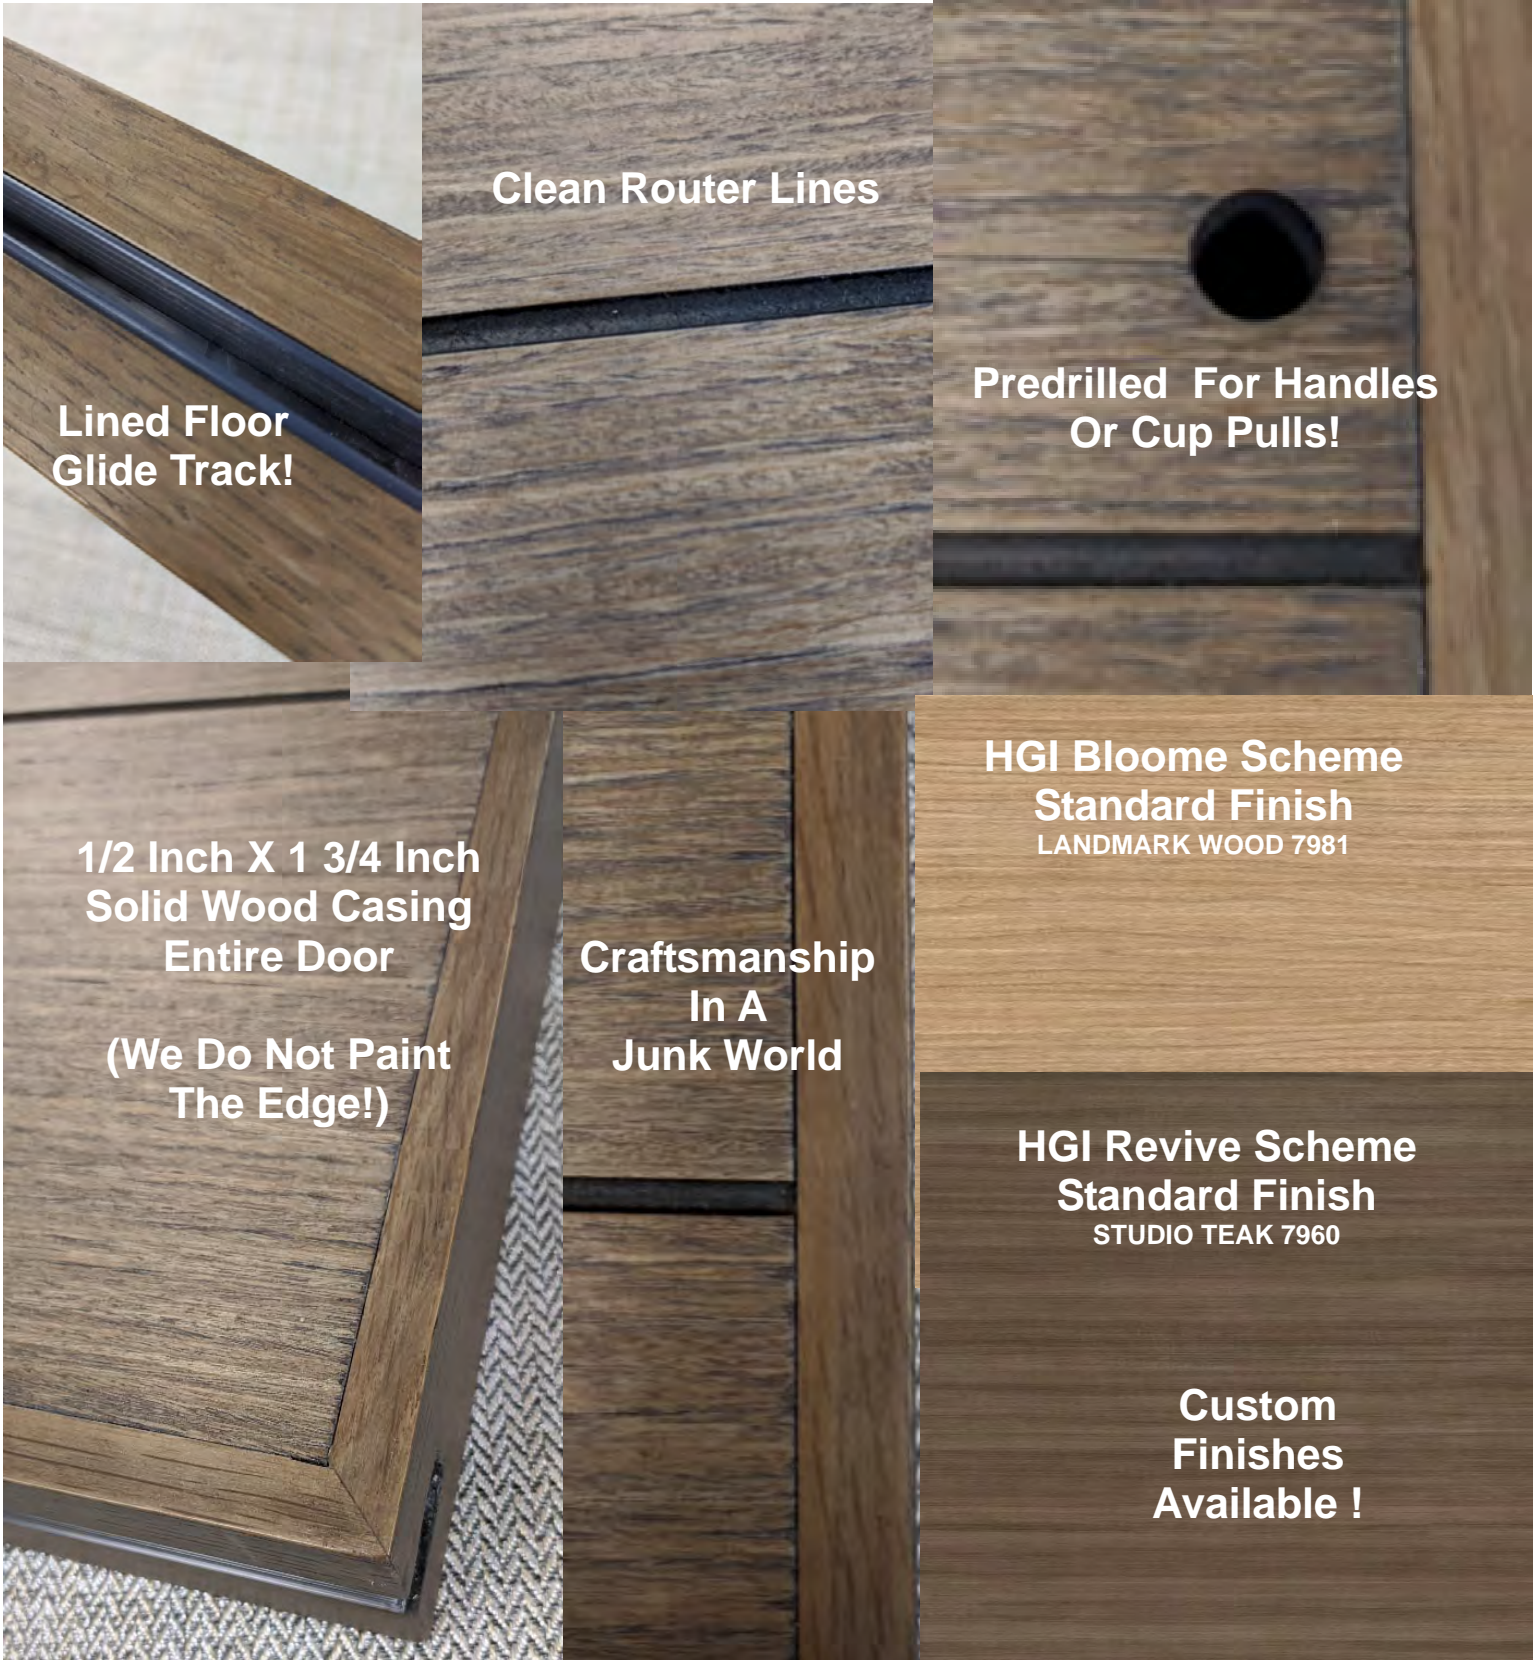

Hilton Garden Inn Barn Door

BLOOM GUESTROOM

REVIVE GUESTROOM

Outstanding Door Features

Clean Router Lines

Lined Floor
Glide Track!

Predrilled For Handles
Or Cup Pulls!

1/2 Inch X 1 3/4 Inch
Solid Wood Casing
Entire Door

(We Do Not Paint
The Edge!)

Craftsmanship
In A
Junk World

HGI Bloome Scheme
Standard Finish
LANDMARK WOOD 7981

HGI Revive Scheme
Standard Finish
STUDIO TEAK 7960

Custom
Finishes
Available !

We Have The Best HGI Barn Doors!
We Have The Best HGI Hardware!
Tube or Strap Softclose Hardware !

All doors meet Hilton Garden Inn's specifications
with soft-close hardware.

FYI Case your openings 38
inches wide and all will be good!